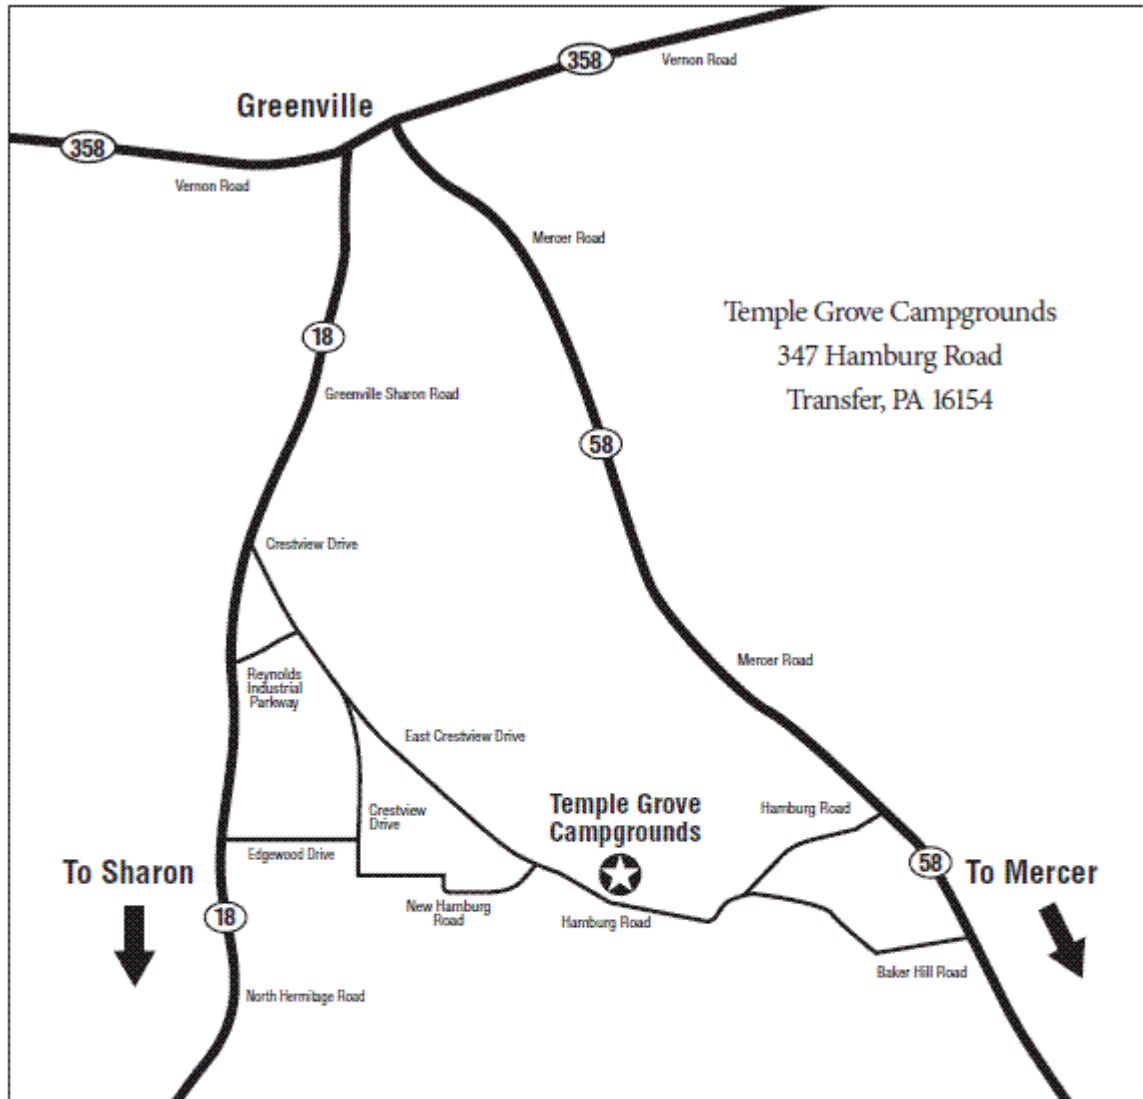

CAMP DIRECTIONS

FROM GREENVILLE: Take Route 18 south to Reynolds Industrial Parkway. Turn left onto Reynolds Industrial Parkway and drive until you reach Crestview Drive. Turn right and continue on East Crestview Drive. East Crestview Drive will turn into Hamburg Road. Follow Hamburg Rd until you see Temple Grove Campground on your left.

FROM SHARON: Take Route 18 north to the Edgewood Drive exit. Turn right at the stop sign on to Edgewood Drive. Follow Edgewood drive until it ends. Turn right on Crestview Dr. Take the next left on New Hamburg Rd. Follow New Hamburg Rd until it ends. Turn right on Hamburg Rd. Temple Grove Campground is on the left.

FROM MERCER: Take Route 58 north to Baker Hill Road. Turn left onto Baker Hill Road and continue until you reach Hamburg Road. Turn left onto Hamburg Road. Follow Hamburg Rd until you see Temple Grove Campground on your right.